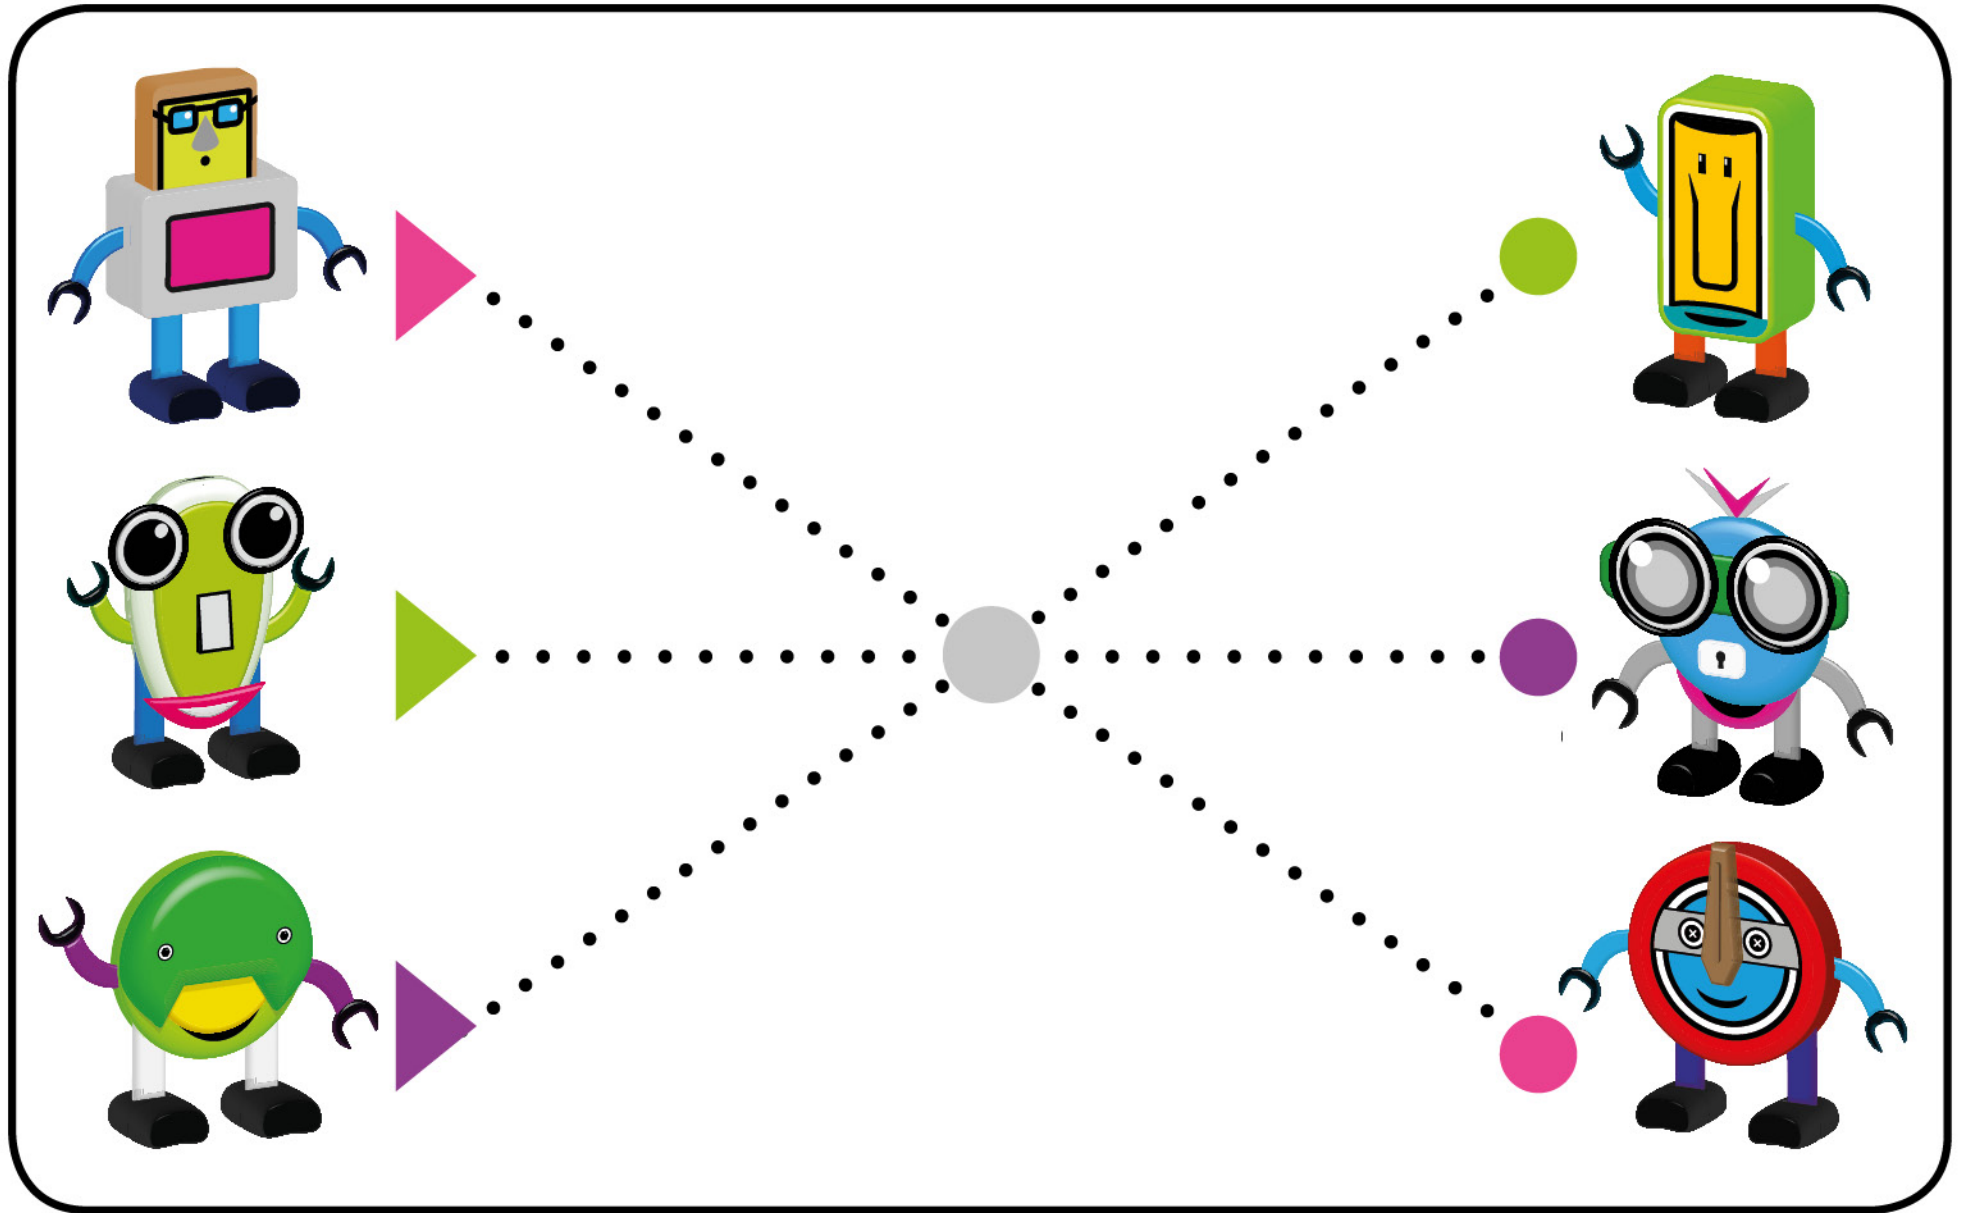

Please can you be very kind and fix the bridge before Shift crashes into the water?

Draw lines to help Chip meet Shift,
Beam meet Servi and Glow meet Lens.

DO YOU LIKE THE METTAS?

We hope you like this free book.
To say thank you and to help get
The Mettas on TV and the books
published please sign our
online petition.

A simple black outline of a downward-pointing arrow is positioned between the text inside the box and the URL below it.

www.the-mettas.com/petition/